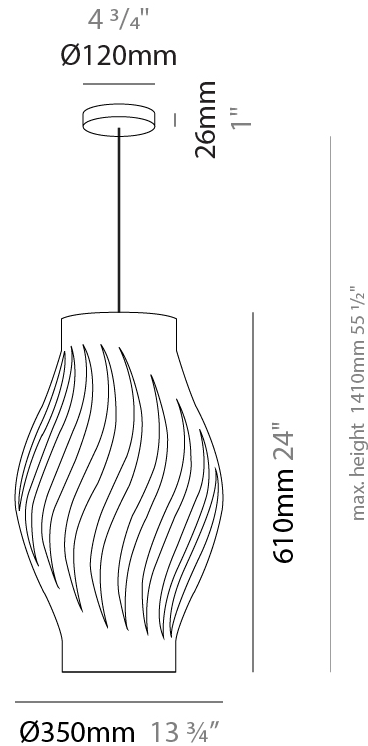

HELIOS LONG SUSPENSION

D61031-

base number   Finish
Options

1. To build a product code in our configurator select the specify button on the base model # product page
2. To build a manual product code on this datasheet choose from the options listed below in blue font and add the suffix to the base model #

GENERAL

Series: Helios
Subseries: Helios Long
Brand: Linea Zero
Division: Design
Mounting Type: Suspension
Mounting Location: Ceiling
Subcategory: Pendant

PHYSICAL

Shape: Abstract
Diameter (mm): 350
Diameter (in): 13 ¾
Height (mm): 610
Height (in): 24
Max. Overall Height (mm): 1410
Max. Overall Height (in): 55 ½
Light Distribution: Downlight
Diffuser: Polilux™ Shade - See Finish Options
[Fixture Finish: WHI / BLK / PBL / POR / PGN / COP / NGD / PKM / SIL](#)
Fixture Material: Polilux™/ Metal holder

ELECTRICAL

Number of Lamps: 1
Lamp Type: LED Retrofit
Bulb Included: Bulb Not Included
Max. Wattage Per Lamp (W): 7
Lamp Base: E26
Input Voltage (V): 120
Upon Request: 277Vac / GU24

LED

OPTICAL

RATINGS AND CERTIFICATIONS

Certified By: Certified for North American Standards
IP rating: IP20

PROJECT	_____
TYPE	_____
SPECIFIER	_____
QUANTITY	_____
DATE	_____