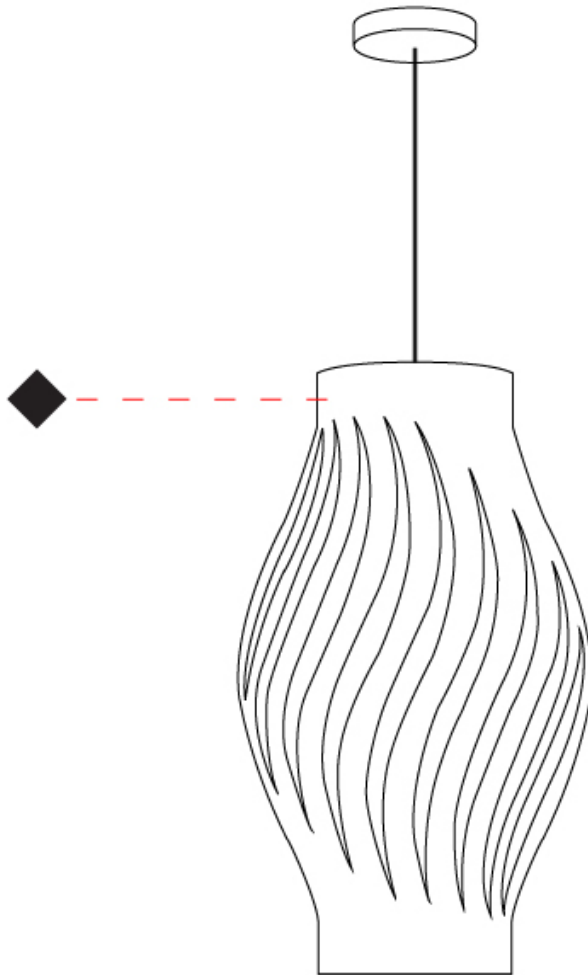

HELIOS LONG SUSPENSION

D61031-

PROJECT

TYPE

SPECIFIER

QUANTITY

DATE

D