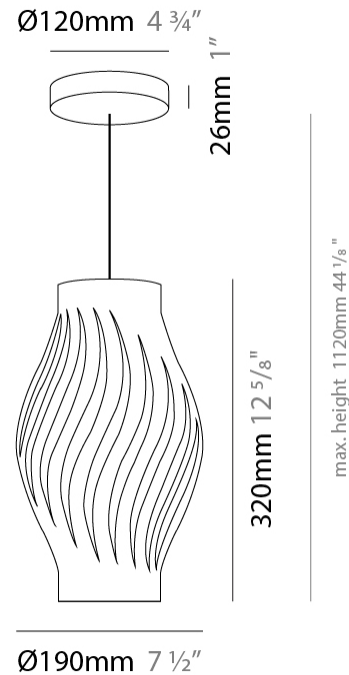

HELIOS LONG SUSPENSION

D61033-

base number   Finish
Options

1. To build a product code in our configurator select the specify button on the base model # product page
2. To build a manual product code on this datasheet choose from the options listed below in blue font and add the suffix to the base model #

GENERAL

Series: Helios
Subseries: Helios Long
Brand: Linea Zero
Division: Design
Mounting Type: Suspension
Mounting Location: Ceiling
Subcategory: Pendant

PHYSICAL

Shape: Abstract
Diameter (mm): 190
Diameter (in): 7 1/2
Height (mm): 320
Height (in): 12 5/8
Max. Overall Height (mm): 1120
Max. Overall Height (in): 44 1/8
Light Distribution: Downlight
Diffuser: Polilux™ Shade - See Finish Options
[Fixture Finish: WHI / BLK / PBL / POR / PGN / COP / NGD / PKM / SIL](#)
Fixture Material: Polilux™/ Metal holder

ELECTRICAL

Number of Lamps: 1
Lamp Type: LED Retrofit
Bulb Included: Bulb Not Included
Max. Wattage Per Lamp (W): 7
Lamp Base: E26
Input Voltage (V): 120
Upon Request: 277Vac / GU24

LED

OPTICAL

RATINGS AND CERTIFICATIONS

Certified By: Certified for North American Standards
IP rating: IP20

PROJECT	_____
TYPE	_____
SPECIFIER	_____
QUANTITY	_____
DATE	_____